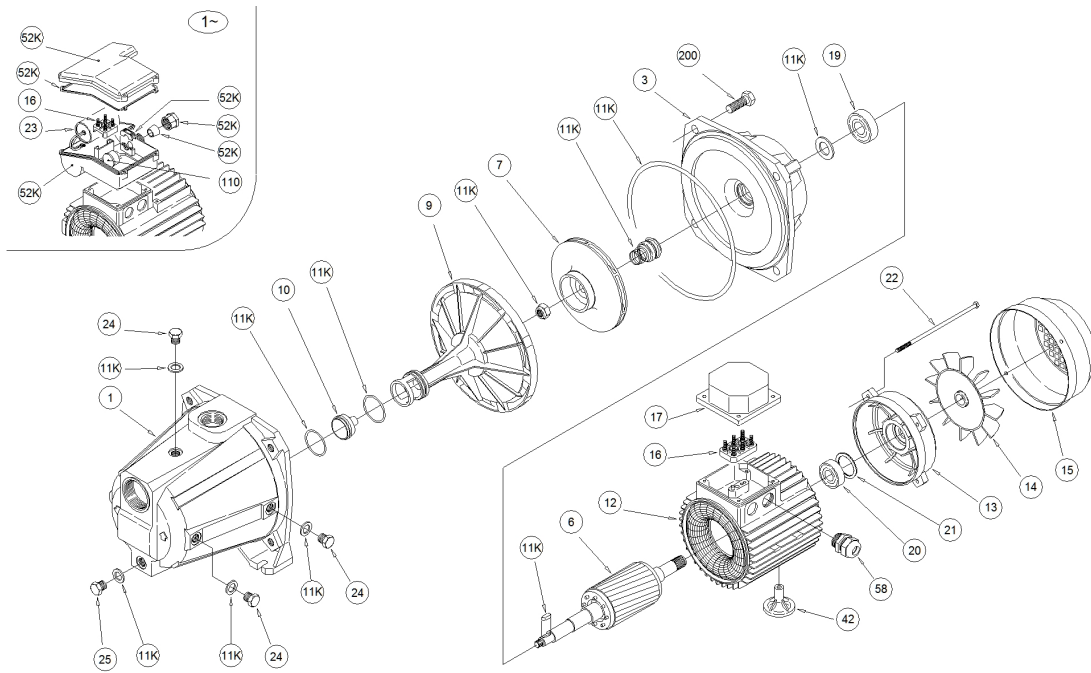

1110150004I-AGA/I 1.50 T IE3

1110150004I-AGA/I 1.50 T IE3

| Position | Code       | Description     | Note | Qty |
|----------|------------|-----------------|------|-----|
| 1        | 240020002  | CASING          |      | 1   |
| 10       | 342595001  | VENTURI NOZZLE  |      | 1   |
| 3        | 240080002  | MOTOR BRAKET    |      | 1   |
| 11K      | 364500024  | MECHANICAL SEAL |      | 1   |
| 6        | 275412789  | SHAFT           |      | 1   |
| 7        | 240150606  | IMPELLER        |      | 1   |
| 9        | 342535003  | DIFFUSER        |      | 1   |
| 12       | 277930801I | MOTOR           |      | 1   |
| 200      | 369600049  | SCREW           |      | 4   |
| 13       | 230225090  | MOTOR COVER     |      | 1   |
| 21       | 360600040  | ADJUSTING RING  |      | 1   |
| 14       | 369950000  | FAN             |      | 1   |
| 15       | 362250080  | FAN COVER       |      | 1   |
| 16       | 365950326  | TERMINAL        |      | 1   |
| 24       | 375192001  | PLUG            |      | 3   |
| 17       | 363232031  | TERMINAL BOX    |      | 1   |
| 25       | 375192001  | PLUG            |      | 3   |
| 19       | 360316212  | BEARING         |      | 1   |
| 42       | 342572003  | FOOT            |      | 1   |
| 22       | 369393018  | TIE ROD         |      | 4   |
| 58       | 376565024  | CABLE ENTRY     |      | 1   |