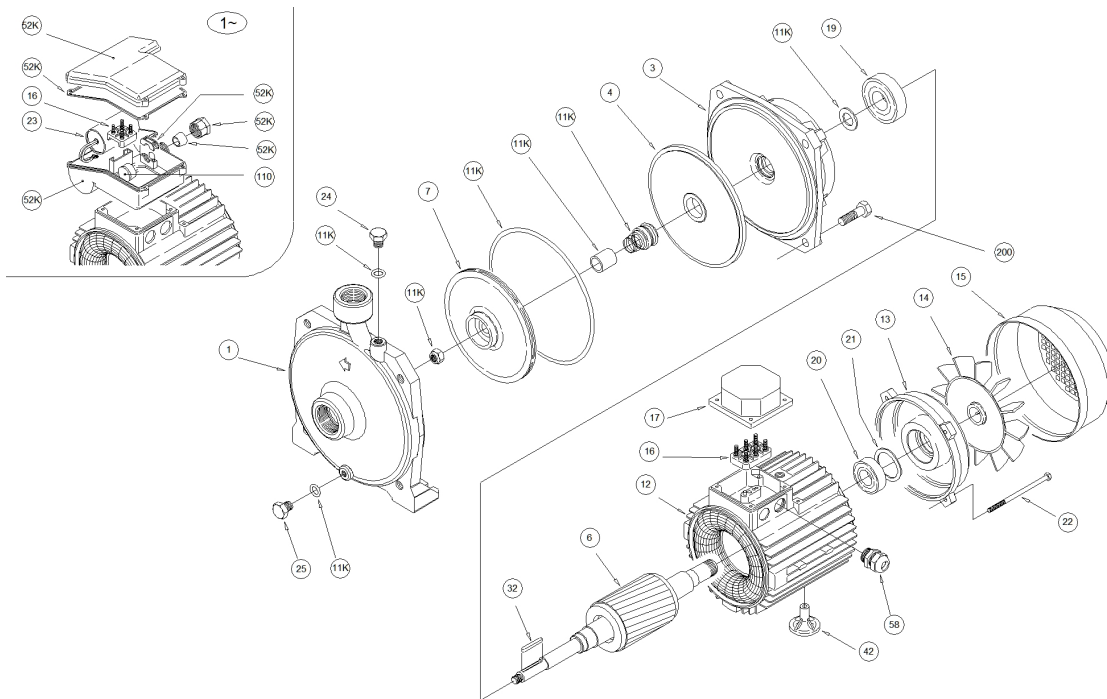

1160090004A-CMA/A 0.75 T

1160090004A-CMA/A 0.75 T

| Position | Code | Description | Note | Qty |
|----------|-----------|-----------------|------|-----|
| 1 | 240020001 | CASING | | 1 |
| 3 | 240280001 | MOTOR BRAKET | | 1 |
| 4 | 241438000 | CASING COVER | | 1 |
| 11K | 364500013 | MECHANICAL SEAL | | 1 |
| 13 | 230225501 | MOTOR COVER | | 1 |
| 14 | 369950017 | FAN | | 1 |
| 15 | 362250002 | FAN COVER | | 1 |
| 16 | 365940256 | TERMINAL | | 1 |
| 17 | 363232030 | TERMINAL BOX | | 1 |
| 21 | 360600035 | SPACER RING | | 1 |
| 22 | 369305135 | TIE ROD | | 4 |
| 24 | 375192000 | PLUG | | 1 |
| 25 | 375192000 | PLUG | | 1 |
| 42 | 342572001 | FOOT | | 1 |
| 200 | 369600005 | SCREW | | 4 |
| 19 | 360306211 | BEARING | | 1 |
| 20 | 360306211 | BEARING | | 1 |
| 58 | 366550010 | CABLE ENTRY | | 1 |
| 6 | 275412734 | SHAFT | | 1 |
| 12 | 277930752 | MOTOR FRAME | | 1 |
| 7 | 342550043 | IMPELLER | | 1 |