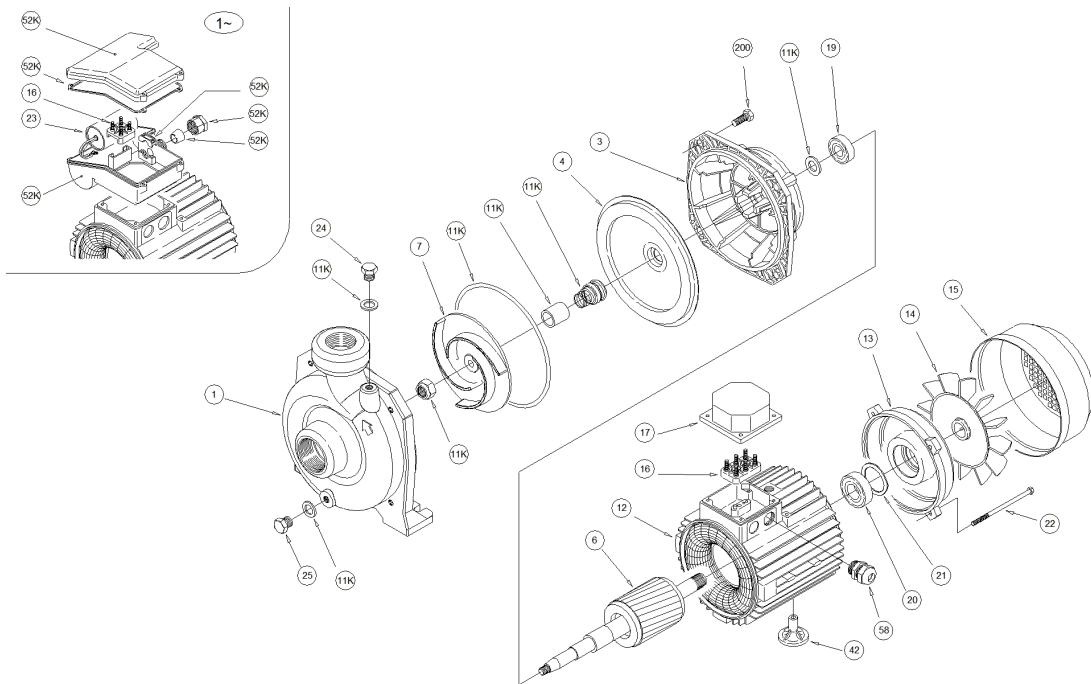

1200090004-CMR 0.75 T

1200090004-CMR 0.75 T

| Position | Code      | Description     | Note | Qty |
|----------|-----------|-----------------|------|-----|
| 1        | 240020508 | CASING          |      | 1   |
| 3        | 240280001 | MOTOR BRAKET    |      | 1   |
| 4        | 241438000 | CASING COVER    |      | 1   |
| 11K      | 364500013 | MECHANICAL SEAL |      | 1   |
| 13       | 230225501 | MOTOR COVER     |      | 1   |
| 15       | 362250002 | FAN COVER       |      | 1   |
| 16       | 365940256 | TERMINAL        |      | 1   |
| 17       | 363232030 | TERMINAL BOX    |      | 1   |
| 21       | 360600035 | SPACER RING     |      | 1   |
| 22       | 369305135 | TIE ROD         |      | 4   |
| 24       | 375192000 | PLUG            |      | 1   |
| 25       | 375192000 | PLUG            |      | 1   |
| 42       | 342572001 | FOOT            |      | 1   |
| 200      | 369600006 | SCREW           |      | 4   |
| 19       | 360306211 | BEARING         |      | 1   |
| 20       | 360306211 | BEARING         |      | 1   |
| 58       | 366550010 | CABLE ENTRY     |      | 1   |
| 14       | 369950017 | FAN             |      | 1   |
| 6        | 275412713 | SHAFT           |      | 1   |
| 7        | 240150505 | IMPELLER        |      | 1   |
| 12       | 277930161 | MOTOR FRAME     |      | 1   |