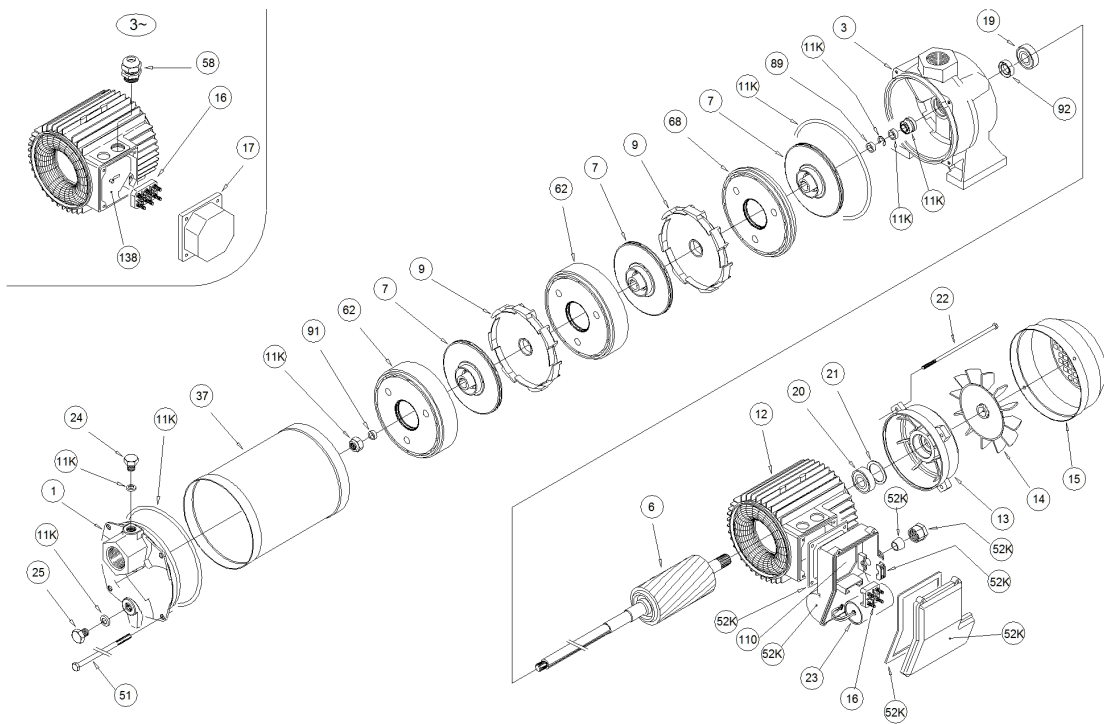

1480040000-COMPACT AM/10

1480040000-COMPACT AM/10

Position	Code	Description	Note	Qty
1	240020998	CASING		1
3	240080585	MOTOR BRAKET		1
7	251450731	IMPELLER		5
9	342535042	DIFFUSER		4
11K	364500023	MECHANICAL SEAL KIT		1
13	230225501	MOTOR COVER		1
15	362250002	FAN COVER		1
21	360600035	SPACER RING		1
22	369305135	TIE ROD		4
24	375192000	PLUG		1
25	375192000	PLUG		1
37	205427103	EXTERNAL PUMP CASING		1
51	369393309	TIE ROD		4
62	241402181	STAGE HOUSING		4
68	251402226	CASING		1
89	360676012	WASHER		1
91	360676022	WASHER		1
92	360991523	LIP SEAL		1
14	369950017	FAN		1
19	360306210	BEARING		1
20	360306211	BEARING		1
16	365940253	TERMINAL BOARD		1
23	361410020	CAPACITOR		1
52K	352665062	TERMINAL BOX KIT		1
6	275412590	SHAFT		1
12	277930174	MOTOR		1