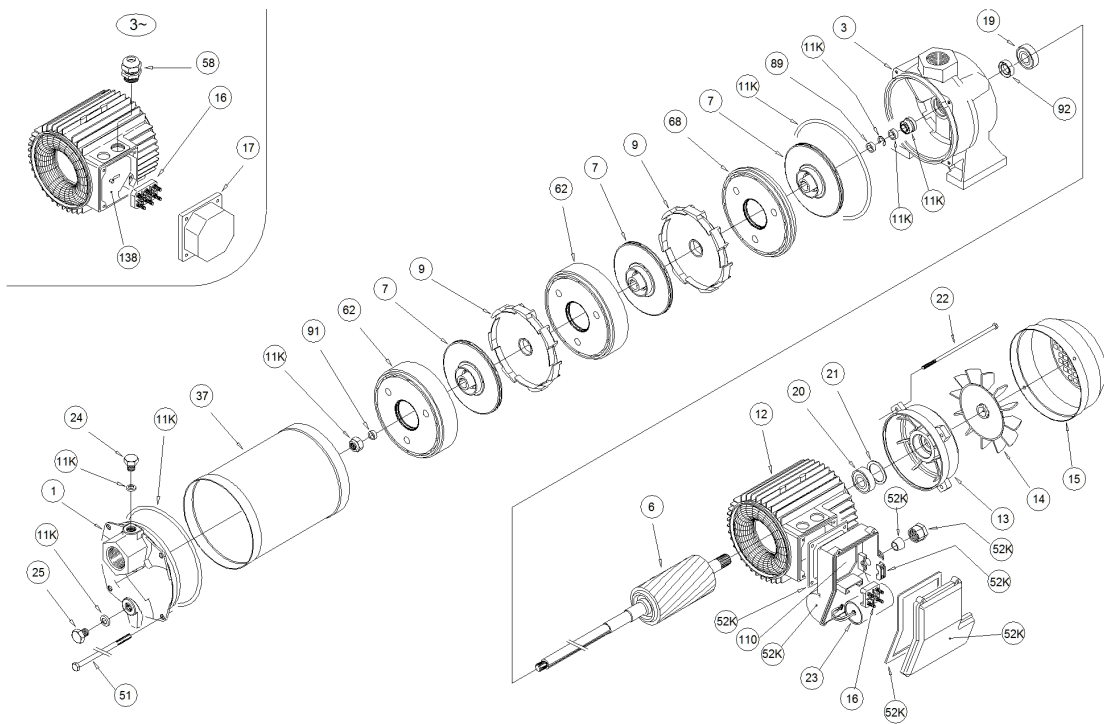

1480050000-COMPACT AM/12

1480050000-COMPACT AM/12

Position	Code	Description	Note	Qty
1	240020998	CASING		1
3	240080585	MOTOR BRAKET		1
7	251450731	IMPELLER		6
9	342535042	DIFFUSER		5
11K	364500023	MECHANICAL SEAL KIT		1
13	230225501	MOTOR COVER		1
15	362250002	FAN COVER		1
21	360600035	SPACER RING		1
22	369305135	TIE ROD		4
24	375192000	PLUG		1
25	375192000	PLUG		1
37	205427104	EXTERNAL PUMP CASING		1
51	369393310	TIE ROD		4
62	241402181	STAGE HOUSING		5
68	251402226	CASING		1
89	360676012	WASHER		1
91	360676022	WASHER		1
92	360991523	LIP SEAL		1
23	361410031	CAPACITOR		1
14	369950017	FAN		1
19	360306211	BEARING		1
20	360306210	BEARING		1
6	275412591	SHAFT		1
16	365940253	TERMINAL BOARD		1
52K	352665062	TERMINAL BOX KIT		1
12	277930173	MOTOR		1