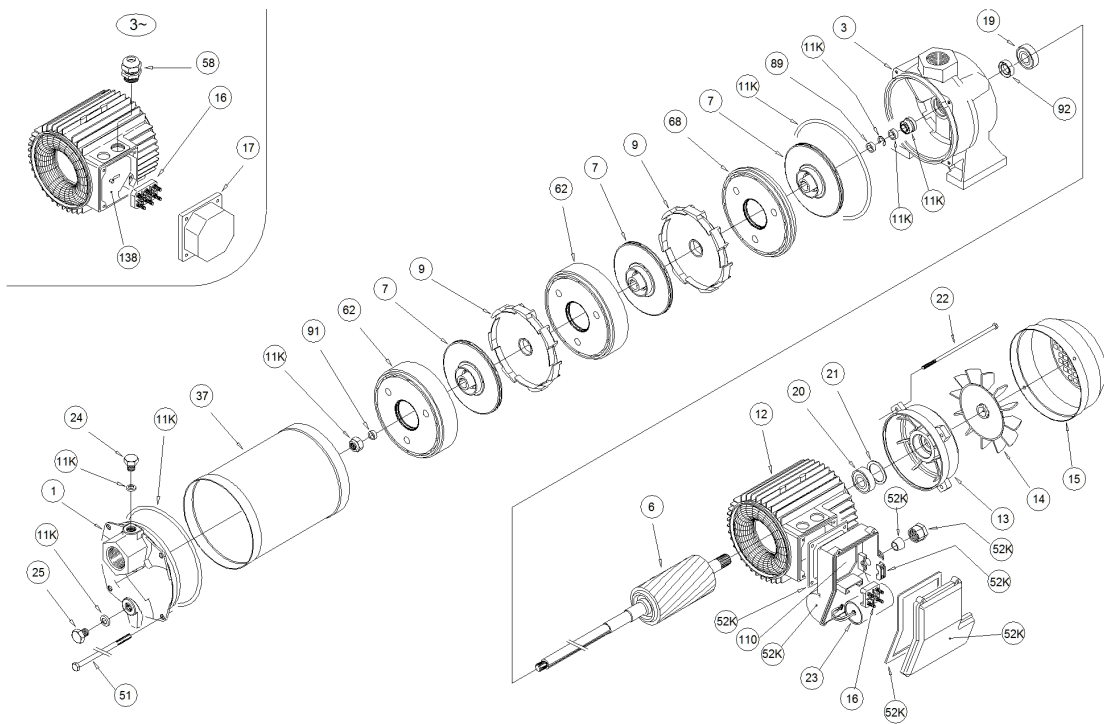

1480060000-COMPACT AM/15

1480060000-COMPACT AM/15

Position	Code	Description	Note	Qty
1	240020998	CASING		1
3	240080585	MOTOR BRAKET		1
7	251450731	IMPELLER		7
9	342535042	DIFFUSER		6
11K	364500023	MECHANICAL SEAL KIT		1
13	230225112	MOTOR COVER		1
15	362250002	FAN COVER		1
21	360600035	SPACER RING		1
22	369305148	TIE ROD		4
24	375192000	PLUG		1
25	375192000	PLUG		1
37	205427105	EXTERNAL PUMP CASING		1
51	369306215	TIE ROD		4
62	241402181	STAGE HOUSING		6
68	251402226	CASING		1
89	360676012	WASHER		1
91	360676022	WASHER		1
92	360991523	LIP SEAL		1
23	361410031	CAPACITOR		1
14	369950017	FAN		1
19	360306211	BEARING		1
20	360306210	BEARING		1
6	275412592	SHAFT		1
16	365940253	TERMINAL BOARD		1
52K	352665062	TERMINAL BOX KIT		1
12	277930021	MOTOR FRAME		1