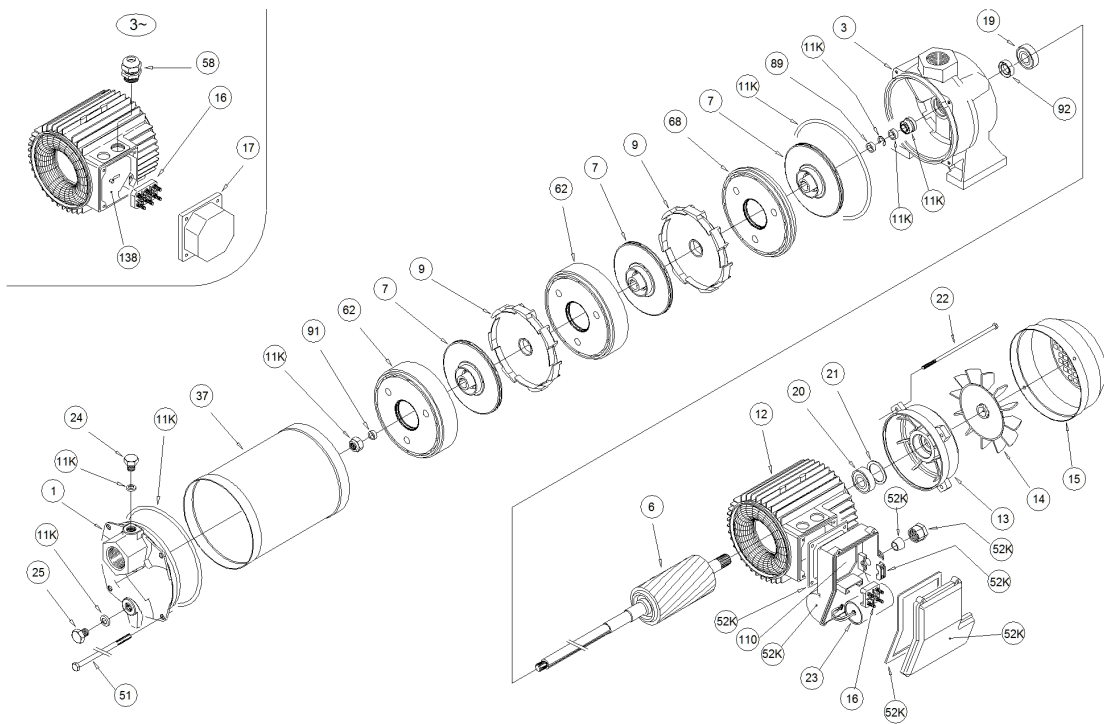

1480080000-COMPACT BM/15

1480080000-COMPACT BM/15

Position	Code	Description	Note	Qty
1	240020997	CASING		1
3	240080585	MOTOR BRAKET		1
7	251450732	IMPELLER		5
9	342535042	DIFFUSER		4
11K	364500023	MECHANICAL SEAL KIT		1
13	230225112	MOTOR COVER		1
15	362250002	FAN COVER		1
21	360600035	SPACER RING		1
22	369305148	TIE ROD		4
24	375192000	PLUG		1
25	375192000	PLUG		1
37	205427103	EXTERNAL PUMP CASING		1
51	369393309	TIE ROD		4
62	241402181	STAGE HOUSING		4
68	251402226	CASING		1
89	360676012	WASHER		1
91	360676022	WASHER		1
92	360991523	LIP SEAL		1
23	361410031	CAPACITOR		1
14	369950017	FAN		1
19	360306210	BEARING		1
20	360306211	BEARING		1
6	275412594	SHAFT		1
16	365940253	TERMINAL BOARD		1
52K	352665062	TERMINAL BOX KIT		1
12	277930021	MOTOR FRAME		1