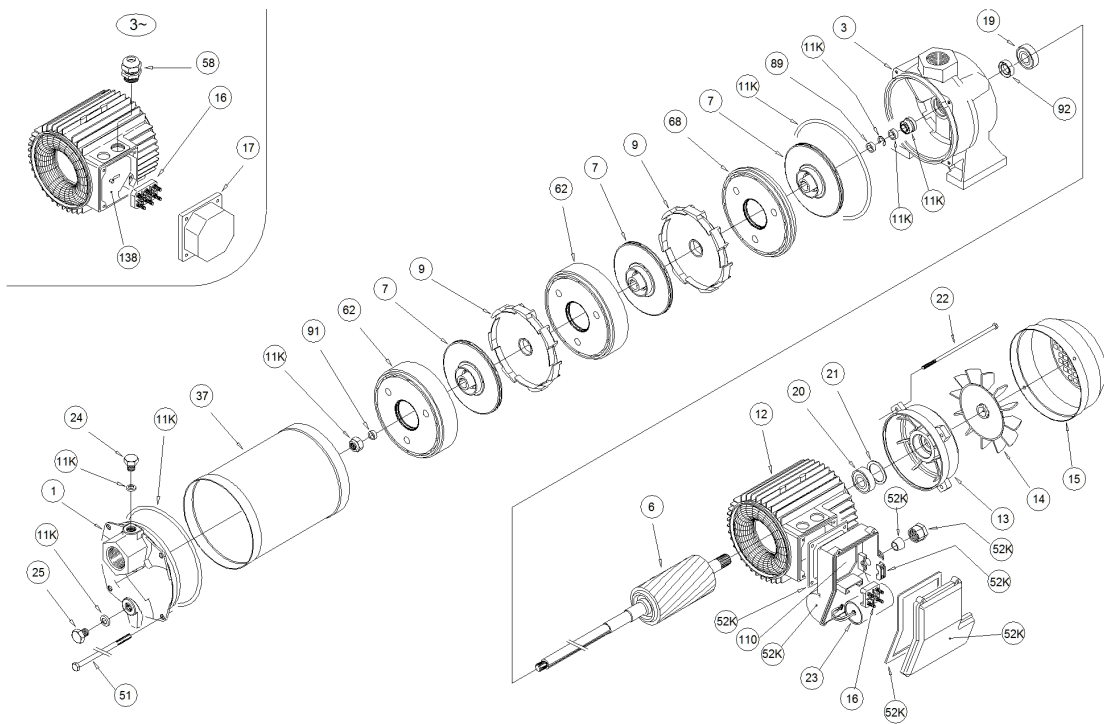

1480010000A-COMPACT/A AM/4

1480010000A-COMPACT/A AM/4

Position	Code	Description	Note	Qty
1	240020998	CASING		1
24	375192000	PLUG		1
25	375192000	PLUG		1
68	251402226	CASING		1
14	369950000	FAN		1
16	365940253	TERMINAL BOARD		1
52K	352665062	TERMINAL BOX KIT		1
11K	364500022	MECHANICAL SEAL KIT		1
23	361410010	CAPACITOR		1
37	205427100	EXTERNAL PUMP CASING		1
51	369393305	TIE ROD		4
62	241402181	STAGE HOUSING		1
7	251450737	IMPELLER		2
89	360676024	MECHANICAL SEAL SPACER		1
9	342535042	DIFFUSER		1
91	360610584	WASHER		1
13	230225111	MOTOR COVER		1
3	240080600	MOTOR BRACKET		1
6	275412423	SHAFT		1
12	277930105	MOTOR FRAME		1
20	360316201	BEARING		1
19	360316201	BEARING		1
21	360600032	ADJUSTING RING		1
15	362250000	FAN COVER		1
22	369305127	TIE ROD		4