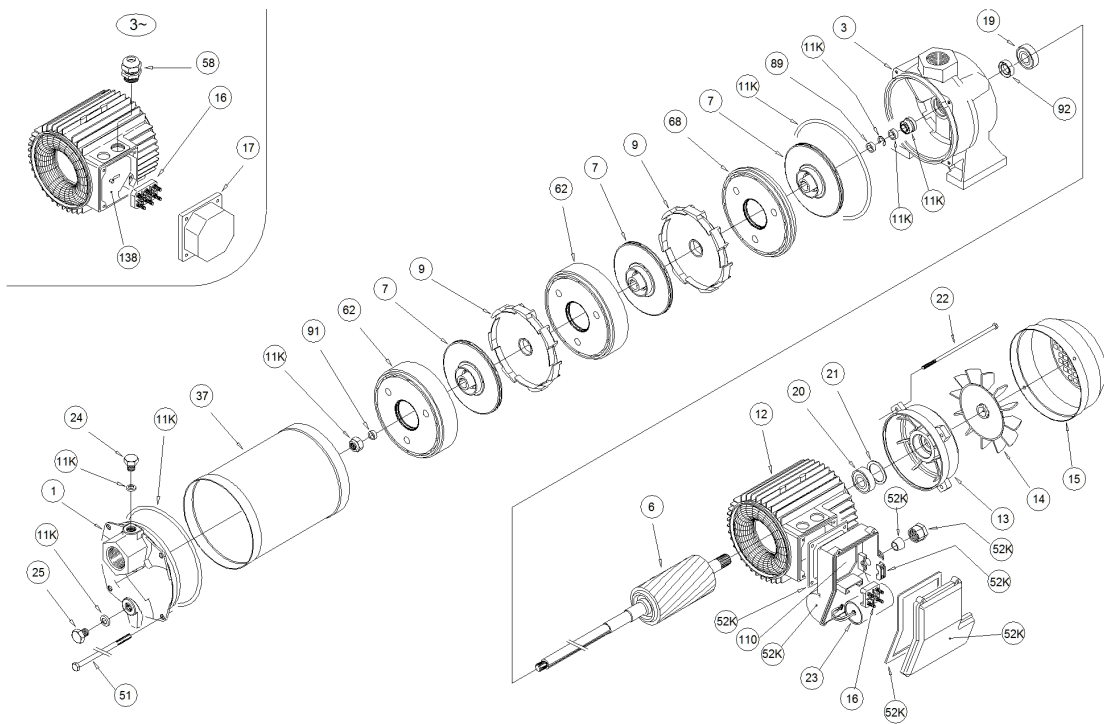

1480020000A-COMPACT/A AM/6

1480020000A-COMPACT/A AM/6

Position	Code	Description	Note	Qty
1	240020998	CASING		1
24	375192000	PLUG		1
25	375192000	PLUG		1
68	251402226	CASING		1
14	369950000	FAN		1
16	365940253	TERMINAL BOARD		1
52K	352665062	TERMINAL BOX KIT		1
11K	364500022	MECHANICAL SEAL KIT		1
89	360676024	MECHANICAL SEAL SPACER		1
91	360610584	WASHER		1
13	230225111	MOTOR COVER		1
3	240080600	MOTOR BRACKET		1
20	360316201	BEARING		1
19	360316201	BEARING		1
21	360600032	ADJUSTING RING		1
15	362250000	FAN COVER		1
22	369305127	TIE ROD		4
23	361410012	CAPACITOR		1
37	205427101	EXTERNAL PUMP CASING		1
51	369393306	TIE ROD		4
62	241402181	STAGE HOUSING		2
7	251450737	IMPELLER		3
9	342535042	DIFFUSER		2
6	275412424	SHAFT		1
12	277930122	MOTOR FRAME		1