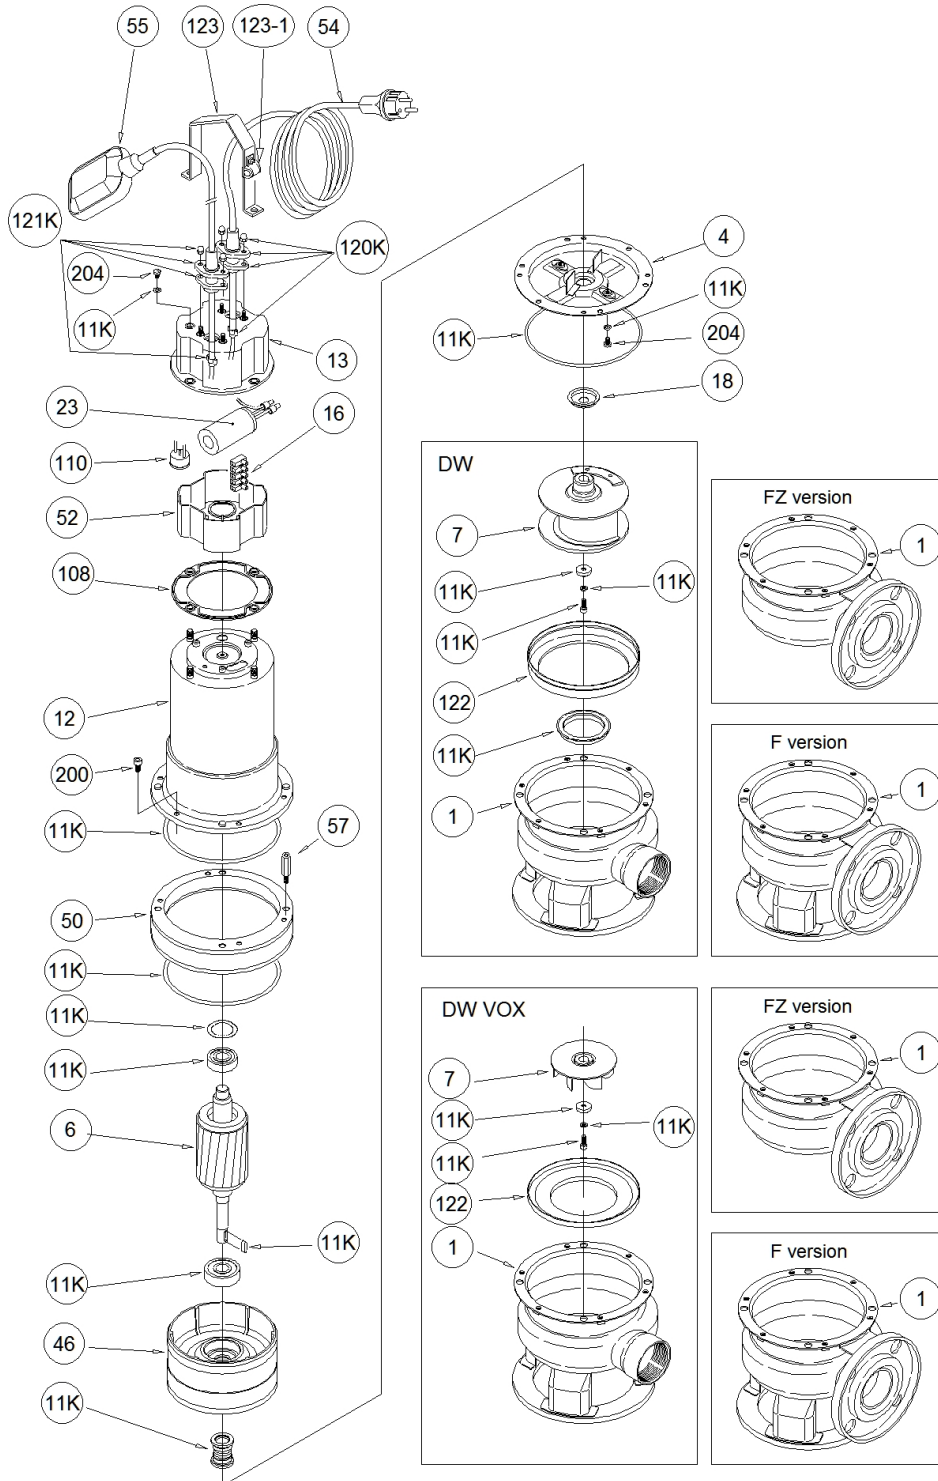

1589031221-DW M 75 A

1589031221-DW M 75 A

Position	Code	Description	Qty
121K	352665014	KIT CABLE CONNECTOR	1
123-1	352665030	TIE KIT CABLE-FLOAT	1
108	364747022	GASKET	1
11K	364500015	MECHANICAL SEAL KIT	1
122	271473027	IMPELLER PROTECTION RING	1
123	251460022	HANDLE	1
18	271473031	MECHANICAL SEAL PROTECTION	1
200	369644000	SCREW	6
4	251438022	CASING COVER	1
46	240080578	BEARING HOUSING	1
52	372582020	TERMINAL INSULATING BOX	1
7	251450901	IMPELLER	1
6	275412261	SHAFT	1
23	361401200	CAPACITOR	1
54	367900007	CABLE	1
120K	352665014	KIT CABLE CONNECTOR	1
16	363924204	TERMINAL BOARD	5
12	277930261	MOTOR FRAME	1
13	241425082	MOTOR COVER	1
55	365231074	FLOAT SWITCH	1
1	251420699	CASING	1