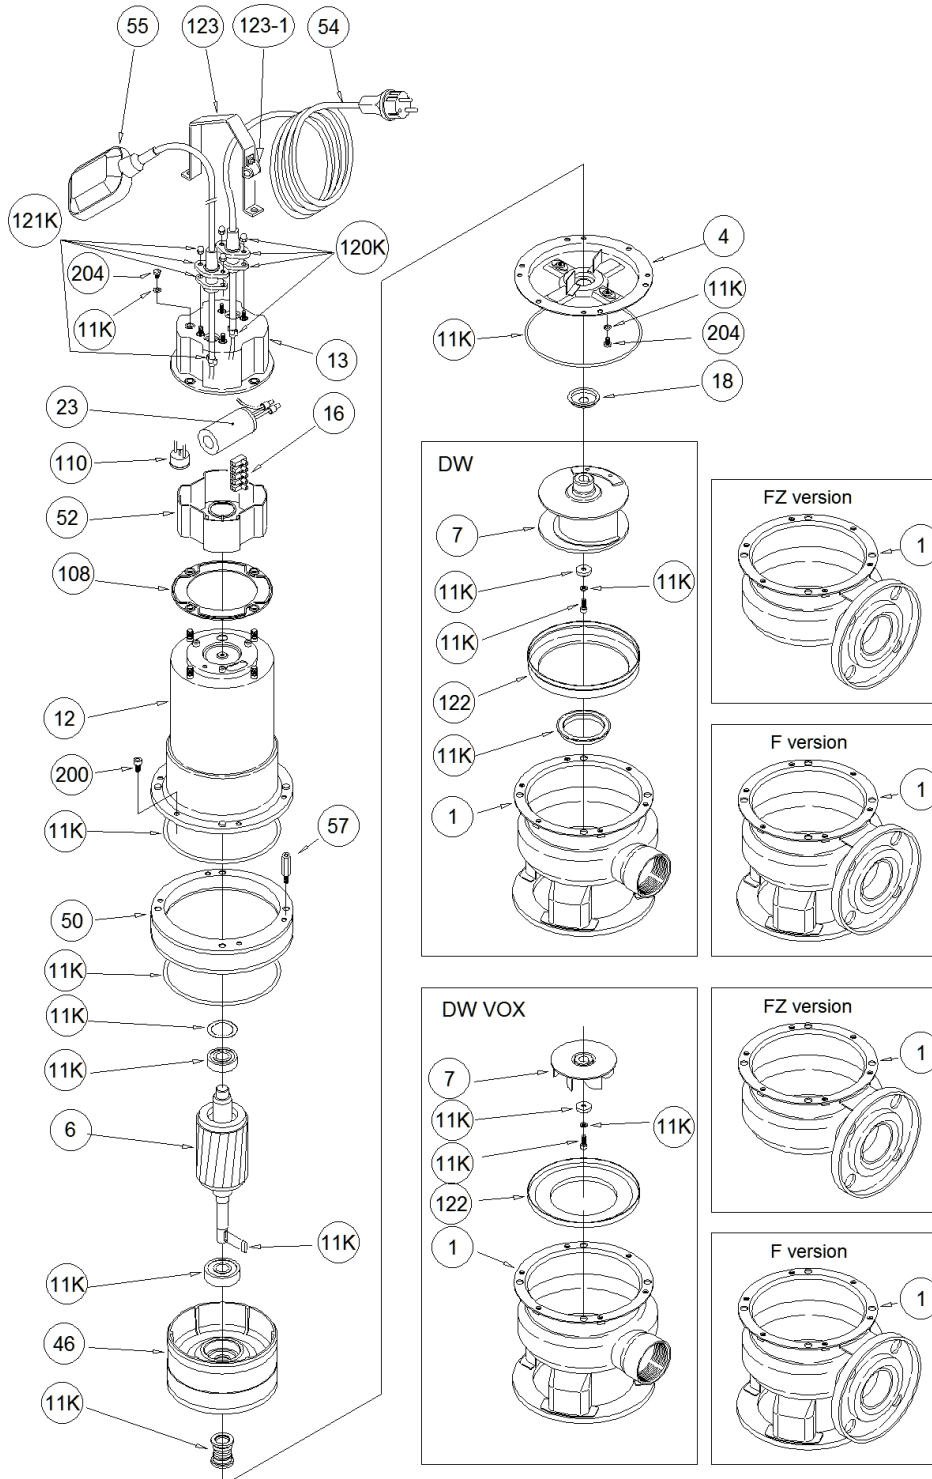

1599031221-DW VOX M 75 A

1599031221-DW VOX M 75 A

Position	Code	Description	Qty
121K	352665014	KIT CABLE CONNECTOR	1
123-1	352665030	TIE KIT CABLE-FLOAT	1
108	364747022	GASKET	1
11K	364500015	MECHANICAL SEAL KIT	1
123	251460022	HANDLE	1
18	271473031	MECHANICAL SEAL PROTECTION	1
200	369644000	SCREW	6
4	251438022	CASING COVER	1
46	240080578	BEARING HOUSING	1
52	372582020	TERMINAL INSULATING BOX	1
6	275412261	SHAFT	1
23	361401200	CAPACITOR	1
54	367900007	CABLE	1
120K	352665014	KIT CABLE CONNECTOR	1
16	363924204	TERMINAL BOARD	5
12	277930261	MOTOR FRAME	1
13	241425082	MOTOR COVER	1
55	365231074	FLOAT SWITCH	1
1	251420699	CASING	1
122	271473026	IMPELLER PROTECTION RING	1
7	251450912	IMPELLER	1