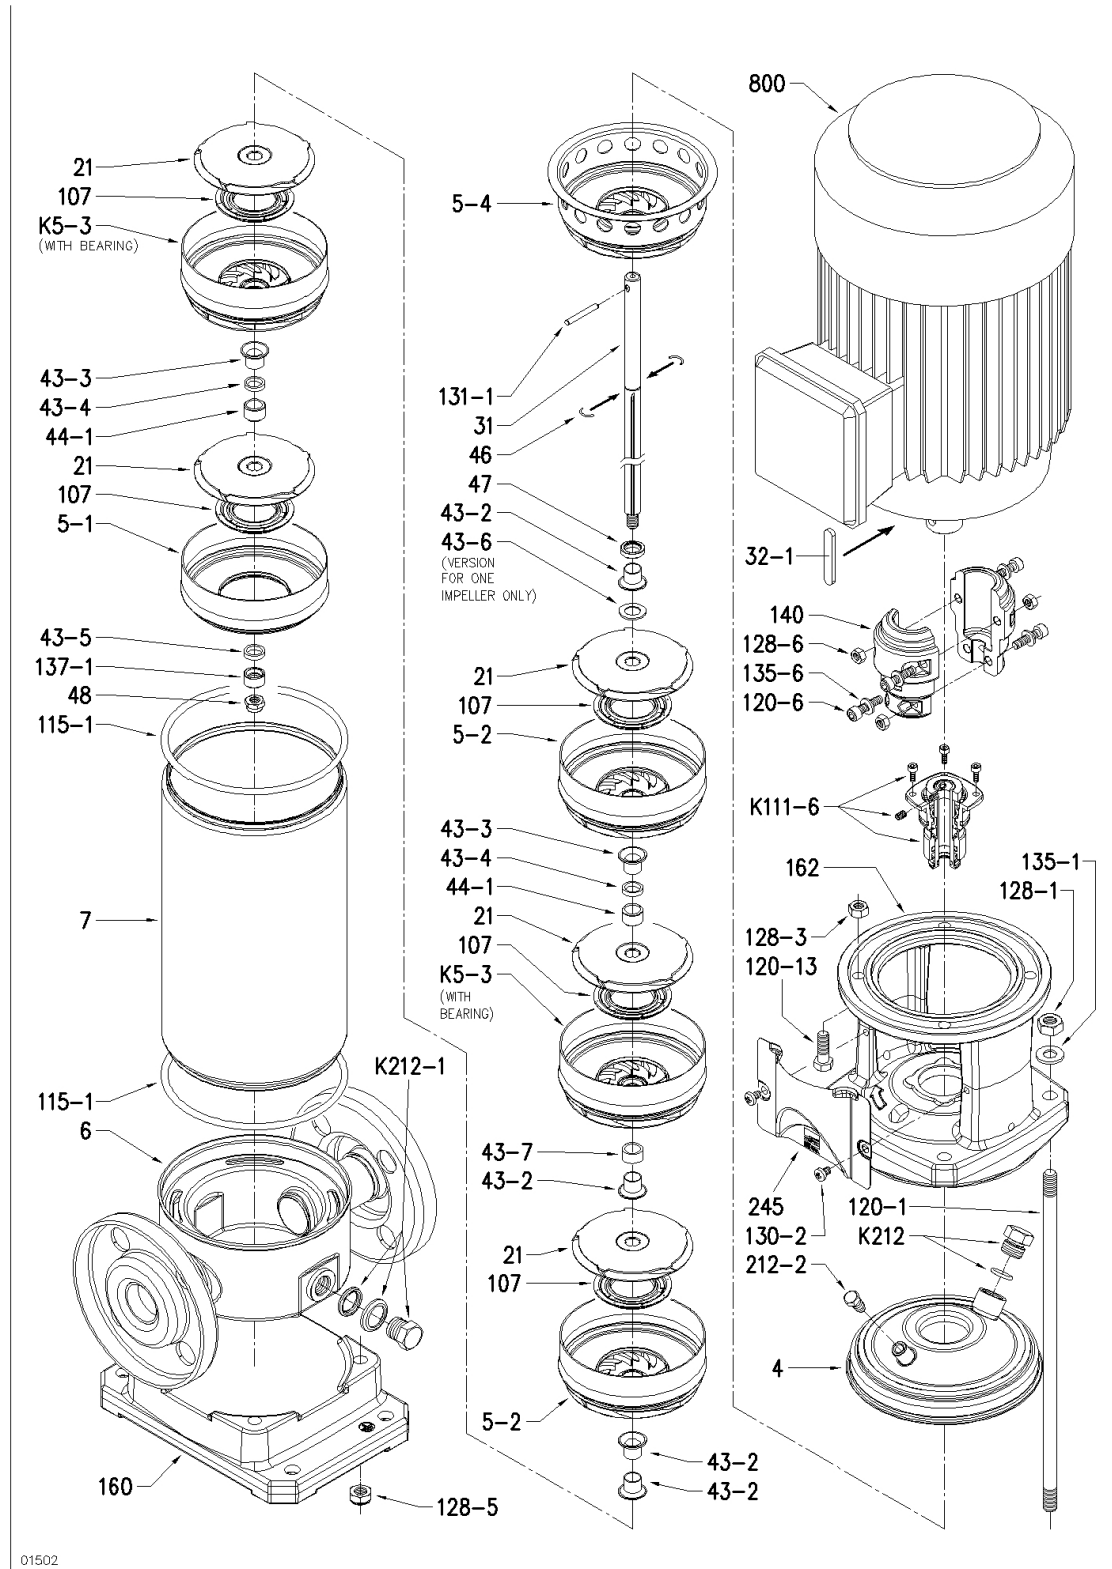

26751100085-3465110008-EVMS20 8F5 Q1BEG E/11 ETM

26751100085-3465110008-EVMS20 8F5 Q1BEG E/11 ETM

| Position | Code      | Description                    | Qty |
|----------|-----------|--------------------------------|-----|
| 128-1    | 740040002 | NUT                            | 4   |
| K5-3     | 253482185 | INTERMEDIATE CASING            | 1   |
| 128-5    | 740040005 | NUT                            | 4   |
| K5-3     | 253482185 | INTERMEDIATE CASING            | 1   |
| 5-4      | 251482181 | DISCHARGE CASING               | 1   |
| 5-4      | 251482181 | DISCHARGE CASING               | 1   |
| 5-2      | 254482180 | INTERMEDIATE CASING            | 1   |
| 5-2      | 254482180 | INTERMEDIATE CASING            | 1   |
| 4        | 251438062 | CASING COVER + VENTING PLUG    | 1   |
| 6        | 251421128 | BOTTOM CASING                  | 1   |
| 46       | 360970016 | HALF-COUPLING                  | 2   |
| 47       | 241310267 | RING                           | 1   |
| 48       | 363300121 | NUT                            | 1   |
| 160      | 240072273 | BASE                           | 1   |
| 115-1    | 360921645 | O-RING                         | 2   |
| 130-2    | 369640002 | BOLT                           | 4   |
| 131-1    | 367936793 | PIN                            | 1   |
| 137-1    | 371434096 | IMPELLER SPACER                | 1   |
| 212-2    | 375340070 | VENTING PLUG                   | 1   |
| 5-1      | 254482074 | SUCTION CASING+LINER RING      | 1   |
| K111-6   | 371416192 | KIT CARTRIDGE+MECH.SEAL+O-RING | 1   |
| K212     | 369270007 | KIT PLUG+O-RING                | 1   |
| K212-1   | 369270006 | KIT PLUG+WASHER+O-RING         | 2   |
| 140      | 275449226 | HALF-COUPLING                  | 2   |
| 162      | 240080727 | MOTOR BRACKET                  | 1   |
| 245      | 271473227 | BOTTOM CASING                  | 2   |
| 120-6    | 369600158 | BOLT                           | 4   |
| 32-1     | 361336217 | KEY                            | 1   |
| 43-3     | 371416202 | SPACER                         | 11  |
| 43-4     | 371316188 | SPACER                         | 2   |
| 44-1     | 371416186 | BEARING                        | 2   |
| 7        | 285427403 | OUTER CASING                   | 1   |
| 21       | 251450441 | IMPELLER                       | 8   |
| 31       | 275411046 | SHAFT                          | 1   |
| 107      | 251410281 | LINER RING                     | 8   |
| 120-13   | 369600097 | BOLT                           | 4   |
| 128-3    | 363300161 | NUT                            | 4   |
| 43-2     | 371416202 | SPACER                         | 11  |