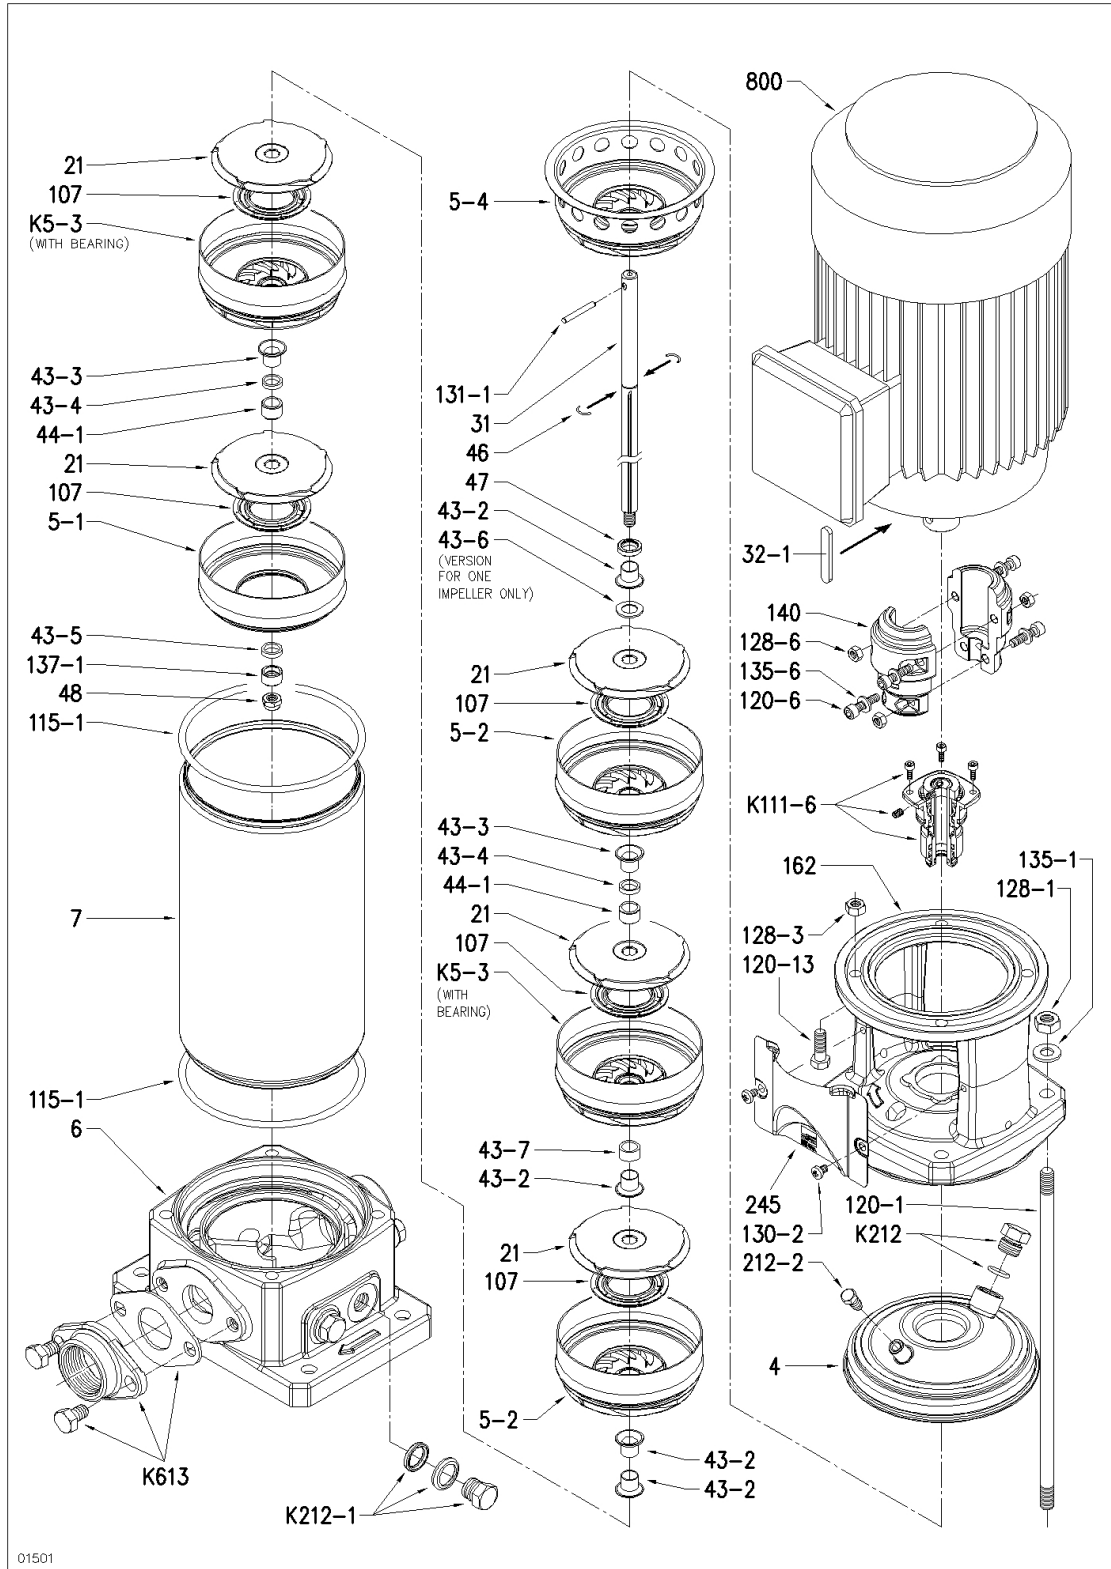

2665000075-345500007-EVMSG15 7N5 Q1BEG E/7,5 ETM

26650000075-3455000007-EVMSG15 7N5 Q1BEG E/7,5 ETM

| Position | Code      | Description                    | Qty |
|----------|-----------|--------------------------------|-----|
| 128-1    | 740040002 | NUT                            | 4   |
| K5-3     | 253482185 | INTERMEDIATE CASING            | 1   |
| K5-3     | 253482185 | INTERMEDIATE CASING            | 1   |
| 5-4      | 251482181 | DISCHARGE CASING               | 1   |
| 5-4      | 251482181 | DISCHARGE CASING               | 1   |
| 5-2      | 254482180 | INTERMEDIATE CASING            | 1   |
| 5-2      | 254482180 | INTERMEDIATE CASING            | 1   |
| 4        | 251438062 | CASING COVER + VENTING PLUG    | 1   |
| 6        | 240021125 | BOTTOM CASING                  | 1   |
| 46       | 360970016 | HALF-COUPLING                  | 2   |
| 47       | 241310267 | RING                           | 1   |
| 48       | 363300121 | NUT                            | 1   |
| 115-1    | 360921645 | O-RING                         | 2   |
| 130-2    | 369640002 | BOLT                           | 4   |
| 131-1    | 367936793 | PIN                            | 1   |
| 137-1    | 371434096 | IMPELLER SPACER                | 1   |
| 212-2    | 375340070 | VENTING PLUG                   | 1   |
| 5-1      | 254482074 | SUCTION CASING+LINER RING      | 1   |
| K111-6   | 371416192 | KIT CARTRIDGE+MECH.SEAL+O-RING | 1   |
| K212     | 369270007 | KIT PLUG+O-RING                | 1   |
| K212-1   | 369270006 | KIT PLUG+WASHER+O-RING         | 4   |
| K613     | 364400082 | KIT FLANGE                     | 1   |
| 140      | 275449224 | HALF-COUPLING                  | 2   |
| 162      | 240080725 | MOTOR BRACKET                  | 1   |
| 245      | 271473226 | COUPLINGUARD                   | 2   |
| 120-13   | 369600053 | BOLT                           | 4   |
| 120-6    | 369641008 | BOLT                           | 4   |
| 128-3    | 363300162 | NUT                            | 4   |
| 32-1     | 361336216 | KEY                            | 1   |
| 43-2     | 371416202 | SPACER                         | 2   |
| 7        | 285427402 | OUTER CASING                   | 1   |
| 21       | 251450437 | IMPELLER                       | 7   |
| 31       | 275411045 | SHAFT                          | 1   |
| 107      | 251410281 | LINER RING                     | 7   |
| 43-3     | 371416202 | SPACER                         | 2   |
| 43-4     | 371316188 | SPACER                         | 2   |
| 44-1     | 371416186 | BEARING                        | 2   |