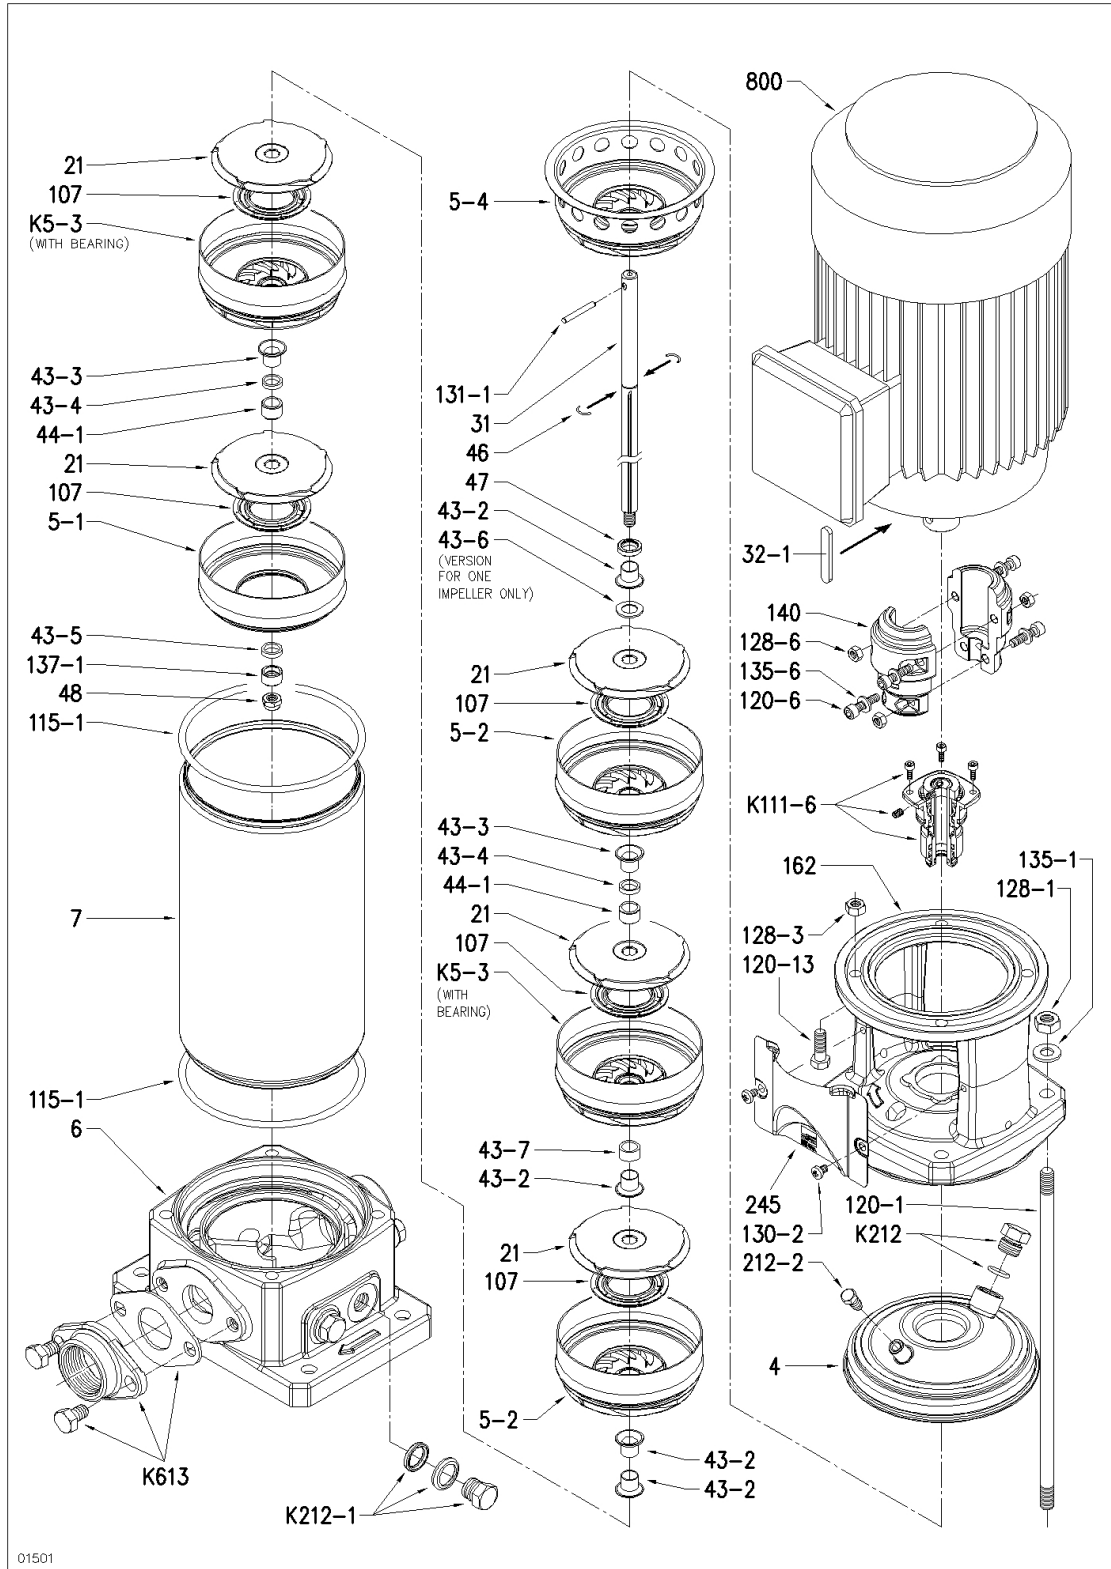

26450000105-3435000010-EVMSG5 10N5 Q1BEG E/2,2 ETM

26450000105-3435000010-EVMSG5 10N5 Q1BEG E/2,2 ETM

| Position | Code      | Description                                  | Qty |
|----------|-----------|--|-----|
| 93       | 360991523 | LIP SEAL                                     | 1   |
| 4        | 251438060 | CASING COVER + VENTING PLUG                  | 1   |
| 6        | 240021138 | BOTTOM CASING                                | 1   |
| 46       | 360970012 | HALF-RING                                    | 2   |
| 47       | 241310268 | RING   | 1   |
| 48       | 363300120 | NUT  | 1   |
| 115-1    | 360921295 | O-RING                                       | 2   |
| 120-6    | 369641004 | BOLT   | 4   |
| 128-6    | 363304001 | NUT  | 4   |
| 130-2    | 369640002 | BOLT   | 4   |
| 131-1    | 367936792 | PIN  | 1   |
| 135-6    | 360610030 | WASHER                                       | 4   |
| 137-1    | 371434095 | IMPELLER SPACER                              | 1   |
| 212-2    | 375340070 | VENTING PLUG                                 | 1   |
| 43-3     | 371416171 | SPACER                                       | 1   |
| 43-4     | 371316187 | SPACER                                       | 1   |
| 44-1     | 371416185 | BEARING                                      | 1   |
| 5-1      | 254482062 | SUCTION CASING+RASAMENTO                     | 1   |
| 5-4      | 251482065 | DISCHARGE CASING                             | 1   |
| K111-6   | 371416190 | KIT CARTRIDGE+MECH.SEAL+O-RING               | 1   |
| K212     | 369270007 | KIT PLUG+O-RING                              | 1   |
| K212-1   | 369270006 | KIT PLUG+WASHER+O-RING                       | 4   |
| K5-3     | 253402791 | KIT INTERMEDIATE CASING + BEARING+LINER RING | 1   |
| K613     | 364400075 | KIT FLANGE                                   | 1   |
| 140      | 275449204 | HALF-COUPLING                                | 2   |
| 162      | 240080709 | MOTOR BRACKET                                | 1   |
| 245      | 271473221 | COUPLINGUARD                                 | 2   |
| 32-1     | 361336212 | KEY  | 1   |
| 120-13   | 369600037 | BOLT   | 4   |
| 7        | 285427367 | OUTER CASING                                 | 1   |
| 21       | 251450425 | IMPELLER                                     | 10  |
| 31       | 275411012 | SHAFT  | 1   |
| 107      | 251410270 | LINER RING                                   | 10  |
| 43-2     | 371416171 | SPACER                                       | 1   |
| 5-2      | 254482061 | INTERMEDIATE CASING+LINER RING               | 8   |