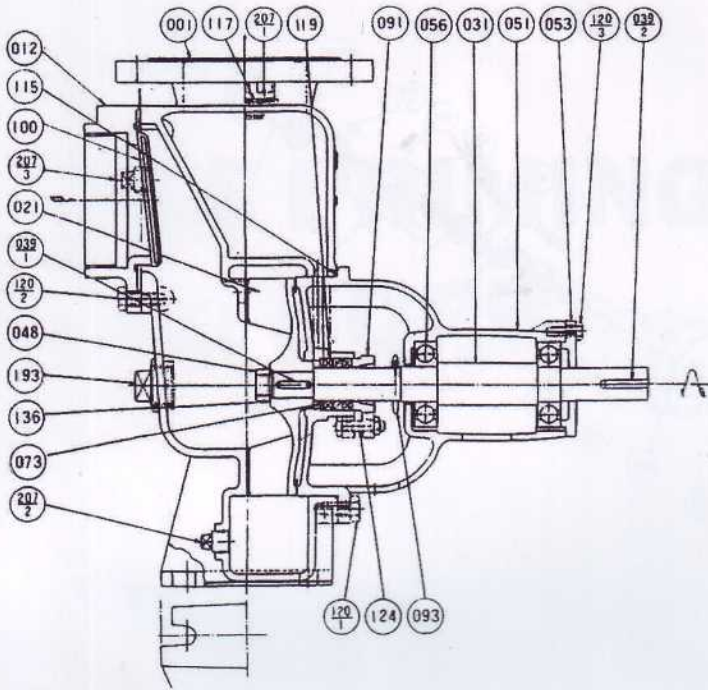

SPECIFICATION MODEL SQPB

DESCRIPTION	STANDARD	OPTION
Liquid	Fresh Water, River Water Rain Water	Sea Water
Temperature	0 - 40°C	
Reg. NPSH	4m	
Rotation	Counter clock wise when viewed from drive end	
Instalation	Outdoors	
Material		
- Casing	Cast Iron	Bronze
- Impeller	Cast Iron	Bronze
- Shaft	Carbon Steel	Stainless Steel
Contruccion		
- Impeller	Semi Open	
- Stuffing Box	Packing	
- Bearing	Sealed Ball Bearing	
Accessories	Strainer, Discharge elbow, Hose Clamp, Suction Hose Nipple Standard V - Pulley	

The Pump Model is 50 SQPB

SECTIONAL VIEW

Part No.	PART NAME	MATERIAL	No. FOR 1 UNIT
001	Casing	Cast Iron	1
012	Suction Cover	Cast Iron	1
021	Impeller	Cast Iron	1
031	Shaft	Carbon Steel	1
039 - 1	Key	Carbon Steel	1
039 - 2	Key	Carbon Steel	1
048	Impeller Nut	Brass	1
051	Bearing Housing	Cast Iron	1
053	Bearing Cover	Cast Iron	1
056	Ball Bearing	-	2
073	Stage Piece	Steel	1
091	Gland	Cast Iron	1
093	Deflector	NBR	1
100	Check Valve	Rubber	1
115	O - Ring	NBR	1
117	Gasket	Rubber	1
119	Gland Packing	Non-Asbestos	3
120 - 1	Casing Bolt	Steel	4
120 - 2	Suction Cover Bolt	Steel	3
120 - 3	Bolt	Steel	2
124	Gland Bolt and Nut	Steel	1
136	Washer	Brass	1
193	Plug	Cast Iron	2
207 - 1	Priming Plug	Plastic	1
207 - 2	Drain Plug	Cast Iron	1
207 - 3	Plug	Cast Iron	1

Semi Open Impeller

OTHER

CUT MODEL

PUMP COUPLED WITH ENGINE

* This picture doesn't show belt cover. for safety belt cover should be install.

BARE SHAFT PUMP DIMENSION

50 SQPB

Weight : (17,8 kg)