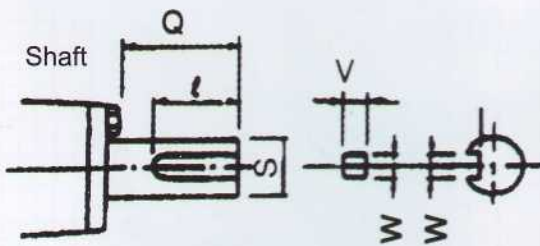

Semi Open Impeller

OTHER

CUT MODEL

PUMP COUPLED WITH ENGINE

* This picture doesn't show belt cover. for safety belt cover should be install.

BARE SHAFT PUMP DIMENSION

50 SQPB

Weight : (17,8 kg)

80 SQPB

Weight : (27,8 kg)

100 SQPB

Weight : (42,8 kg)

150 SQPB

Weight : (130,8 kg)

Unit : mm

MODEL	Ø 2	g	e	f	t	n	h
50 SQPB	PS-2	-	-	-	-	-	-
80 SQPB	PS-3	130	150	185	18	4	15
100 SQPB	PS-4	155	175	210	20	4	15
150 SQPB	150	215	240	280	22	8	19