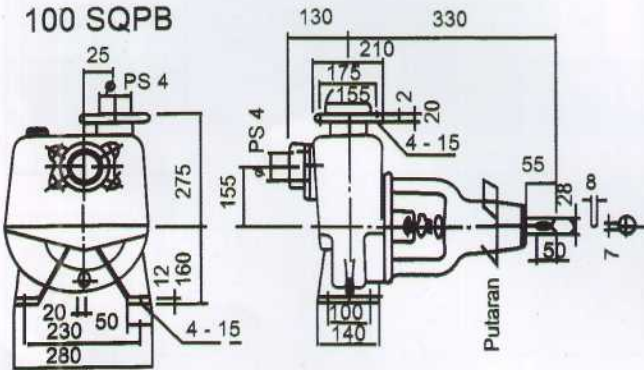

SPECIFICATION MODEL SQPB

DESCRIPTION	STANDARD	OPTION
Liquid	Fresh Water, River Water Rain Water	Sea Water
Temperature	0 - 40°C	
Reg. NPSH	4m	
Rotation	Counter clock wise when viewed from drive end	
Instalation	Outdoors	
Material		
- Casing	Cast Iron	Bronze
- Impeller	Cast Iron	Bronze
- Shaft	Carbon Steel	Stainless Steel
Contruccion		
- Impeller	Semi Open	
- Stuffing Box	Packing	
- Bearing	Sealed Ball Bearing	
Accessories	Strainer, Discharge elbow, Hose Clamp, Suction Hose Nipple Standard V - Pulley	

The Pump Model is 50 SQPB

SECTIONAL VIEW

Part No.	PART NAME	MATERIAL	No. FOR 1 UNIT
001	Casing	Cast Iron	1
012	Suction Cover	Cast Iron	1
021	Impeller	Cast Iron	1
031	Shaft	Carbon Steel	1
039 - 1	Key	Carbon Steel	1
039 - 2	Key	Carbon Steel	1
048	Impeller Nut	Brass	1
051	Bearing Housing	Cast Iron	1
053	Bearing Cover	Cast Iron	1
056	Ball Bearing	-	2
073	Stage Piece	Steel	1
091	Gland	Cast Iron	1
093	Deflector	NBR	1
100	Check Valve	Rubber	1
115	O - Ring	NBR	1
117	Gasket	Rubber	1
119	Gland Packing	Non-Asbestos	3
120 - 1	Casing Bolt	Steel	4
120 - 2	Suction Cover Bolt	Steel	3
120 - 3	Bolt	Steel	2
124	Gland Bolt and Nut	Steel	1
136	Washer	Brass	1
193	Plug	Cast Iron	2
207 - 1	Priming Plug	Plastic	1
207 - 2	Drain Plug	Cast Iron	1
207 - 3	Plug	Cast Iron	1

Semi Open Impeller

OTHER

CUT MODEL

PUMP COUPLED WITH ENGINE

* This picture doesn't show belt cover. for safety belt cover should be install.

BARE SHAFT PUMP DIMENSION

50 SQPB

Weight : (17,8 kg)

80 SQPB

Weight : (27,8 kg)

100 SQPB

Weight : (42,8 kg)

150 SQPB

Weight : (130,8 kg)

Unit : mm

MODEL	Ø 2	g	e	f	t	n	h
50 SQPB	PS-2	-	-	-	-	-	-
80 SQPB	PS-3	130	150	185	18	4	15
100 SQPB	PS-4	155	175	210	20	4	15
150 SQPB	150	215	240	280	22	8	19