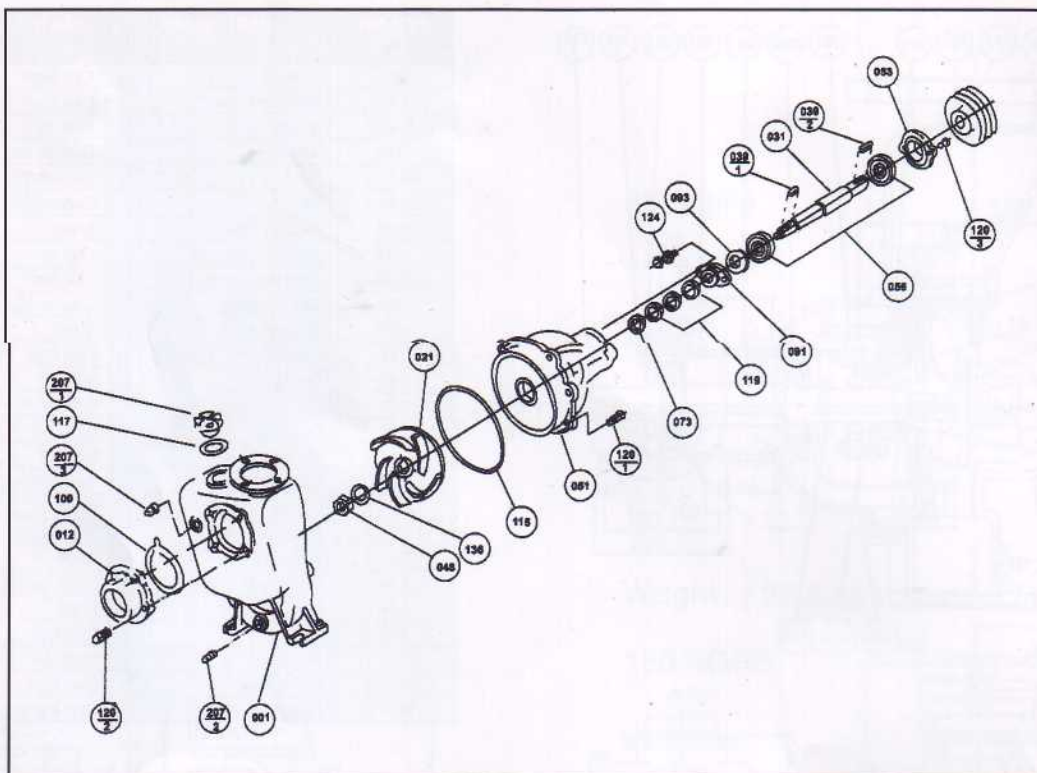

DISASSEMBLY

MODEL : 100 SQPB

EBARA CORPORATION (Head Office, Standard Pump Business Division), Japan

Website : www.ebara.co.jp/en

EBARA PUMPS EUROPE S.P.A. (Brendola office), Italy

Website : www.ebara-europe.com

E-mail : marketing@ebara-europe.com

SUMOTO S.R.L., Italy

Website : www.sumoto.com

E-mail : info@sumoto.com

EBARA ESPAÑA BOMBAS, S.A., Spain

Website : www.ebara.es

E-mail : correo@ebara.es

EBARA INTERNATIONAL CORPORATION (Standard Pump Division), U.S.A.

Website : www.pumpsebara.com

E-mail : sales@pumpsebara.com

EBARA INDÚSTRIAS MECÂNICAS E COMÉRCIO LTDA, Brazil

Website : www.ebara.com.br

EBARA MACHINERY (CHINA) CO., LTD, P.R.China

Website : www.ebara.cn

E-mail : emc@ebara.cn

EBARA DENSAN-TAIWAN MANUFACTURING CO., LTD, R.O. China-Taiwan

Website : www.ebara.co.tw

E-mail : sales01@ebara.co.tw

EBARA (THAILAND) LIMITED, Thailand

Website : www.ebara.co.th

E-mail : info@ebara.co.th

P.T. EBARA INDONESIA, Indonesia

Website : www.ebaraindonesia.com

E-mail : marketing@ebaraindonesia.com

EBARA PUMPS MALAYSIA SDN. BHD., Malaysia

Website : www.ebara.com.my

E-mail : sales@ebara.com.my

EBARA BENGUET, INC, Philippines

Website : www.ebaraphilippines.com

E-mail : pumpsales@ebaraphilippines.com

EBARA ENGINEERING SINGAPORE PTE. LTD, Singapore

Website : www.ebara.com.sg

EBARA PUMPS AUSTRALIA PTY. LTD., Australia

Website : www.ebara.com.au

Distributor / Dealer