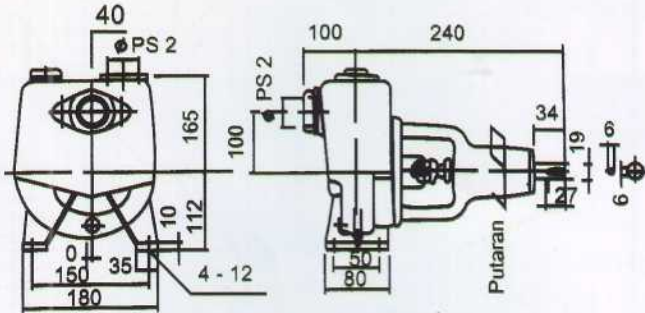

SPECIFICATION MODEL SQPB

DESCRIPTION	STANDARD	OPTION
Liquid	Fresh Water, River Water Rain Water	Sea Water
Temperature	0 - 40°C	
Reg. NPSH	4m	
Rotation	Counter clock wise when viewed from drive end	
Instalation	Outdoors	
Material		
- Casing	Cast Iron	Bronze
- Impeller	Cast Iron	Bronze
- Shaft	Carbon Steel	Stainless Steel
Contruccion		
- Impeller	Semi Open	
- Stuffing Box	Packing	
- Bearing	Sealed Ball Bearing	
Accessories	Strainer, Discharge elbow, Hose Clamp, Suction Hose Nipple Standard V - Pulley	

The Pump Model is 50 SQPB

SECTIONAL VIEW

Part No.	PART NAME	MATERIAL	No. FOR 1 UNIT
001	Casing	Cast Iron	1
012	Suction Cover	Cast Iron	1
021	Impeller	Cast Iron	1
031	Shaft	Carbon Steel	1
039 - 1	Key	Carbon Steel	1
039 - 2	Key	Carbon Steel	1
048	Impeller Nut	Brass	1
051	Bearing Housing	Cast Iron	1
053	Bearing Cover	Cast Iron	1
056	Ball Bearing	-	2
073	Stage Piece	Steel	1
091	Gland	Cast Iron	1
093	Deflector	NBR	1
100	Check Valve	Rubber	1
115	O - Ring	NBR	1
117	Gasket	Rubber	1
119	Gland Packing	Non-Asbestos	3
120 - 1	Casing Bolt	Steel	4
120 - 2	Suction Cover Bolt	Steel	3
120 - 3	Bolt	Steel	2
124	Gland Bolt and Nut	Steel	1
136	Washer	Brass	1
193	Plug	Cast Iron	2
207 - 1	Priming Plug	Plastic	1
207 - 2	Drain Plug	Cast Iron	1
207 - 3	Plug	Cast Iron	1

Semi Open Impeller

OTHER

CUT MODEL

PUMP COUPLED WITH ENGINE

* This picture doesn't show belt cover. for safety belt cover should be install.

BARE SHAFT PUMP DIMENSION

50 SQPB

Weight : (17,8 kg)

80 SQPB

Weight : (27,8 kg)

100 SQPB

Weight : (42,8 kg)

150 SQPB

Weight : (130,8 kg)

Unit : mm

MODEL	Ø 2	g	e	f	t	n	h
50 SQPB	PS-2	-	-	-	-	-	-
80 SQPB	PS-3	130	150	185	18	4	15
100 SQPB	PS-4	155	175	210	20	4	15
150 SQPB	150	215	240	280	22	8	19