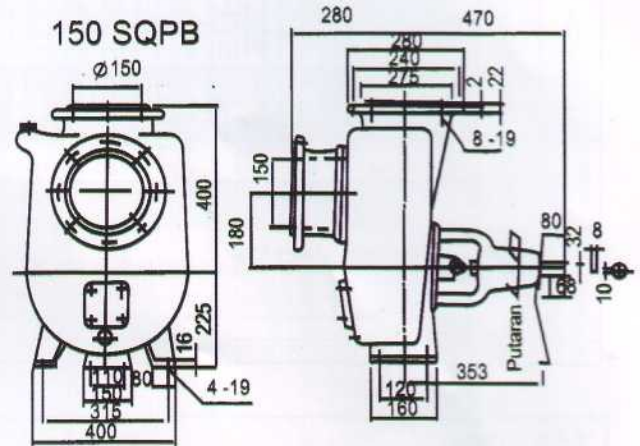

The Pump Model is 50 SQPB

SECTIONAL VIEW

Part No.	PART NAME	MATERIAL	No. FOR 1 UNIT
001	Casing	Cast Iron	1
012	Suction Cover	Cast Iron	1
021	Impeller	Cast Iron	1
031	Shaft	Carbon Steel	1
039 - 1	Key	Carbon Steel	1
039 - 2	Key	Carbon Steel	1
048	Impeller Nut	Brass	1
051	Bearing Housing	Cast Iron	1
053	Bearing Cover	Cast Iron	1
056	Ball Bearing	-	2
073	Stage Piece	Steel	1
091	Gland	Cast Iron	1
093	Deflector	NBR	1
100	Check Valve	Rubber	1
115	O - Ring	NBR	1
117	Gasket	Rubber	1
119	Gland Packing	Non-Asbestos	3
120 - 1	Casing Bolt	Steel	4
120 - 2	Suction Cover Bolt	Steel	3
120 - 3	Bolt	Steel	2
124	Gland Bolt and Nut	Steel	1
136	Washer	Brass	1
193	Plug	Cast Iron	2
207 - 1	Priming Plug	Plastic	1
207 - 2	Drain Plug	Cast Iron	1
207 - 3	Plug	Cast Iron	1

Semi Open Impeller

OTHER

CUT MODEL

PUMP COUPLED WITH ENGINE

* This picture doesn't show belt cover. for safety belt cover should be install.

BARE SHAFT PUMP DIMENSION

50 SQPB

Weight : (17,8 kg)

80 SQPB

Weight : (27,8 kg)

100 SQPB

Weight : (42,8 kg)

150 SQPB

Weight : (130,8 kg)

Unit : mm

MODEL	Ø 2	g	e	f	t	n	h
50 SQPB	PS-2	-	-	-	-	-	-
80 SQPB	PS-3	130	150	185	18	4	15
100 SQPB	PS-4	155	175	210	20	4	15
150 SQPB	150	215	240	280	22	8	19

Unit : mm

MODEL	PUMP															SHAFT END					Weight Mass (Kg)
	Ø 1	A	B	C	E	G	H	J	T	M	N	O	P	X	Z	S	Q	I	V	W	
50 SQPB	PS-2	100	240	100	40	165	112	35	10	50	150	80	180	0	12	19	34	27	6	6	17
80 SQPB	PS-3	120	275	120	25	225	132	40	12	70	190	100	230	10	12	24	50	40	8	7	27
100 SQPB	PS-4	130	330	155	25	275	160	50	12	100	230	140	280	20	15	28	55	50	8	7	42
150 SQPB	150	280	470	180	-	400	225	80	16	120	315	160	400	-	19	32	80	68	8	10	130