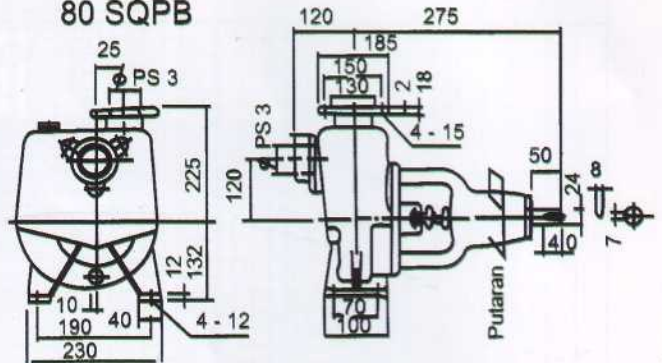

SPECIFICATION MODEL SQPB

DESCRIPTION	STANDARD	OPTION
Liquid	Fresh Water, River Water Rain Water	Sea Water
Temperature	0 - 40°C	
Reg. NPSH	4m	
Rotation	Counter clock wise when viewed from drive end	
Instalation	Outdoors	
Material		
- Casing	Cast Iron	Bronze
- Impeller	Cast Iron	Bronze
- Shaft	Carbon Steel	Stainless Steel
Contruccion		
- Impeller	Semi Open	
- Stuffing Box	Packing	
- Bearing	Sealed Ball Bearing	
Accessories	Strainer, Discharge elbow, Hose Clamp, Suction Hose Nipple Standard V - Pulley	

The Pump Model is 50 SQPB

SECTIONAL VIEW

Part No.	PART NAME	MATERIAL	No. FOR 1 UNIT
001	Casing	Cast Iron	1
012	Suction Cover	Cast Iron	1
021	Impeller	Cast Iron	1
031	Shaft	Carbon Steel	1
039 - 1	Key	Carbon Steel	1
039 - 2	Key	Carbon Steel	1
048	Impeller Nut	Brass	1
051	Bearing Housing	Cast Iron	1
053	Bearing Cover	Cast Iron	1
056	Ball Bearing	-	2
073	Stage Piece	Steel	1
091	Gland	Cast Iron	1
093	Deflector	NBR	1
100	Check Valve	Rubber	1
115	O - Ring	NBR	1
117	Gasket	Rubber	1
119	Gland Packing	Non-Asbestos	3
120 - 1	Casing Bolt	Steel	4
120 - 2	Suction Cover Bolt	Steel	3
120 - 3	Bolt	Steel	2
124	Gland Bolt and Nut	Steel	1
136	Washer	Brass	1
193	Plug	Cast Iron	2
207 - 1	Priming Plug	Plastic	1
207 - 2	Drain Plug	Cast Iron	1
207 - 3	Plug	Cast Iron	1

Semi Open Impeller

OTHER

CUT MODEL

PUMP COUPLED WITH ENGINE

* This picture doesn't show belt cover. for safety belt cover should be install.

BARE SHAFT PUMP DIMENSION

50 SQPB

Weight : (17,8 kg)

80 SQPB

Weight : (27,8 kg)

100 SQPB

Weight : (42,8 kg)

150 SQPB

Weight : (130,8 kg)

Unit : mm

MODEL	Ø 2	g	e	f	t	n	h
50 SQPB	PS-2	-	-	-	-	-	-
80 SQPB	PS-3	130	150	185	18	4	15
100 SQPB	PS-4	155	175	210	20	4	15
150 SQPB	150	215	240	280	22	8	19