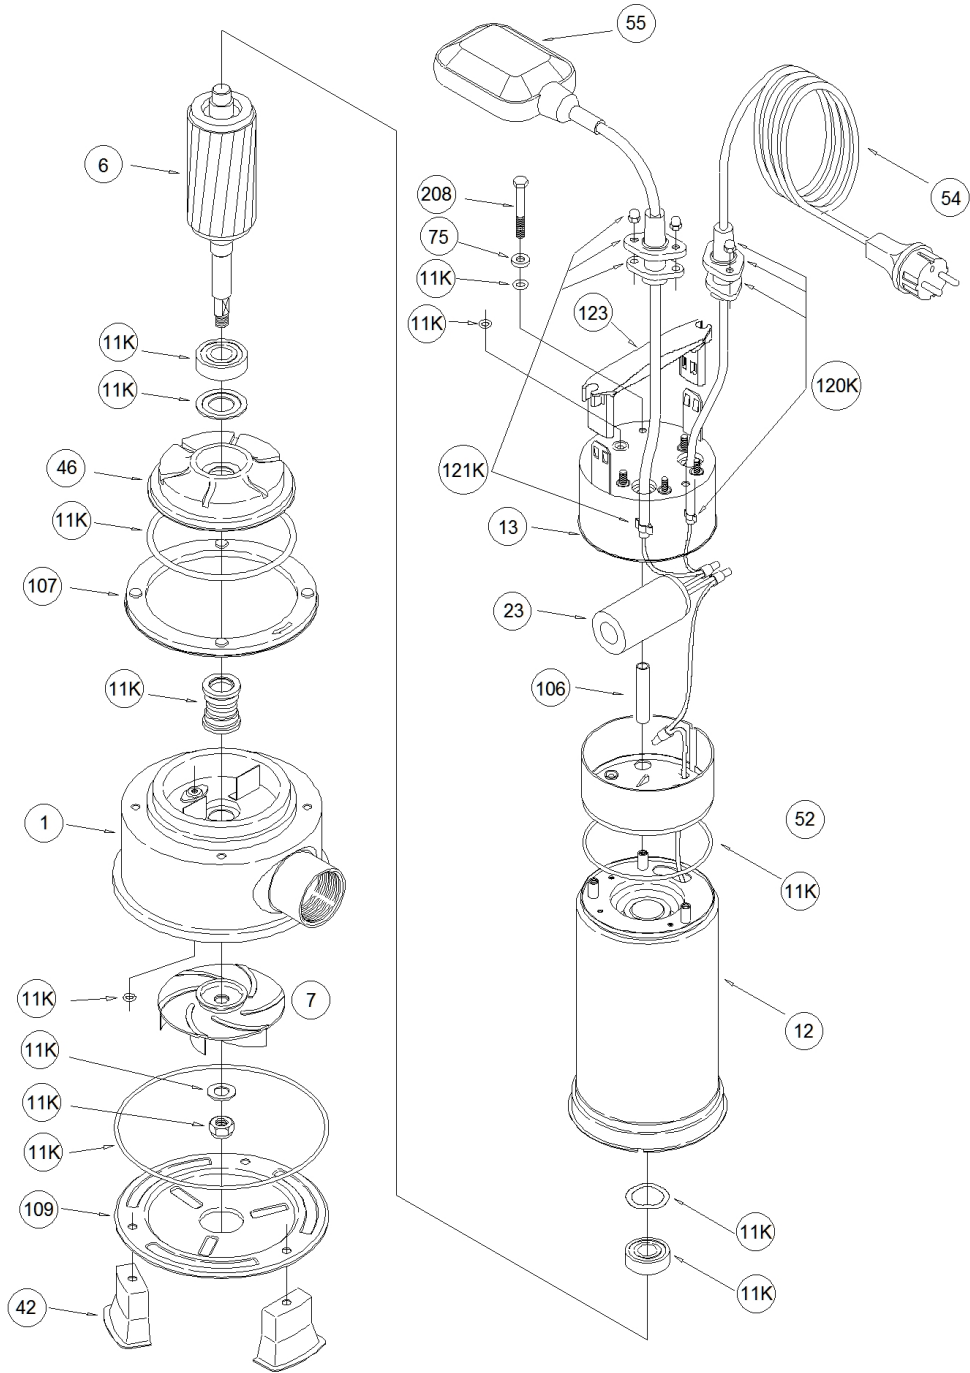

1771031321-RIGHT 75 M

1771031321-RIGHT 75 M

Position	Code	Description	Qty
123	251460029	HANDLE	1
75	360676021	WASHER	3
1	251402130	CASING	1
106	375434024	SCREW SPACER	3
107	251402129	COUPLING RING	1
109	230225068	SUCTION SIDE COVER	1
11K	364500016	MECHANICAL SEAL KIT	1
13	251402190	MOTOR COVER	1
208	369605006	SCREW	3
42	371472032	FOOT	3
46	240480007	BEARING HOUSING	1
52	372582001	TERMINAL INSULATING BOX	1
7	241450716	IMPELLER	1
12	257902125	MOTOR FRAME	1
23	361401200	CAPACITOR	1
54	367900008	CABLE	1
6	275412194	SHAFT	1
120K	352665014	KIT CABLE CONNECTOR	1