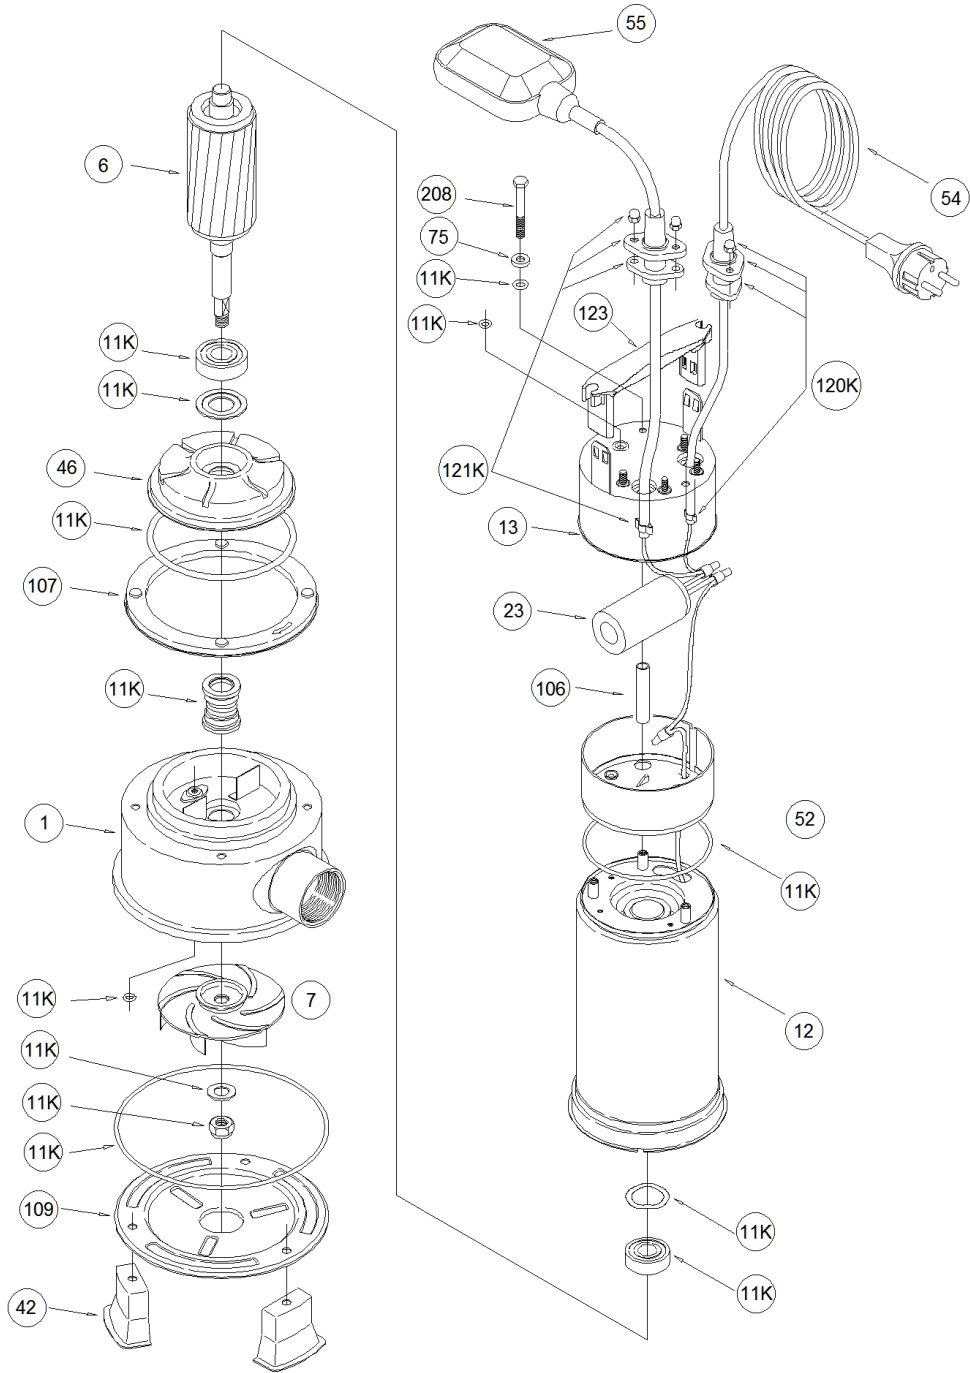

1771030004-RIGHT 75

1771030004-RIGHT 75

Position	Code	Description	Qty
123	251460029	HANDLE	1
75	360676021	WASHER	3
1	251402130	CASING	1
106	375434024	SCREW SPACER	3
107	251402129	COUPLING RING	1
109	230225068	SUCTION SIDE COVER	1
11K	364500016	MECHANICAL SEAL KIT	1
12	257902025	MOTOR FRAME	1
13	251402190	MOTOR COVER	1
208	369605006	SCREW	3
42	371472032	FOOT	3
46	240480007	BEARING HOUSING	1
52	372582001	TERMINAL INSULATING BOX	1
54	367900028	CABLE	1
6	275412192	SHAFT	1
7	241450716	IMPELLER	1
120K	352665022	KIT CABLE CONNECTOR	1